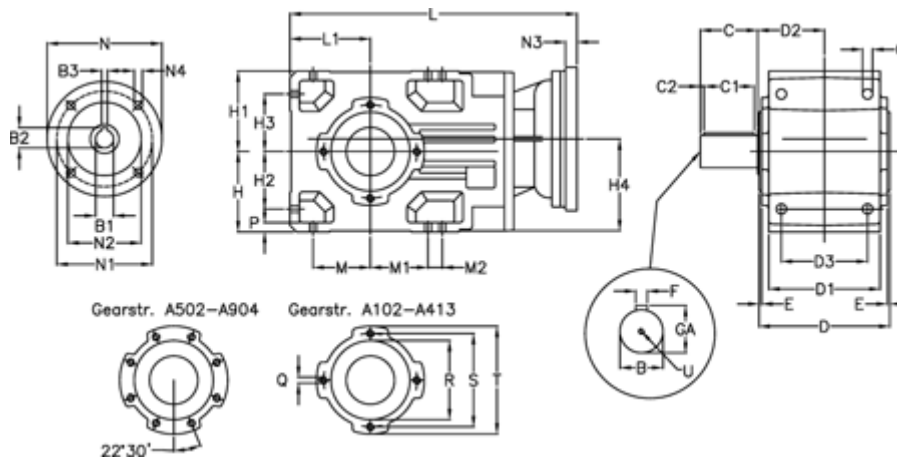

Article number: 29600100851225  
 Description: Bevel helical gearbox  
 A102UR-8,5-P71B5

## Measures

B = 25	D1 = 95	H1 = 70	M2 = 0	Q = M8x12
B1 = 14	D2 = 63.0	H2 = 50	N = 160	R = 80
B2 = 16.3	D3 = 75	H3 = 50	N1 = 130	S = 100
B3 = 5	Description = A102UR-xx-P71 B5	H4 = 83.0	N2 = 110	T = 120
C = 45	E = 3.0	L = 282.5	N3 = -	U = M8x19
C1 = 35	F = 8	L1 = 70	N4 = M8x16	
C2 = 5.0	GA = 28	M = 50	O = 9.5	
D = 117	H = 70	M1 = 50	P = 9	